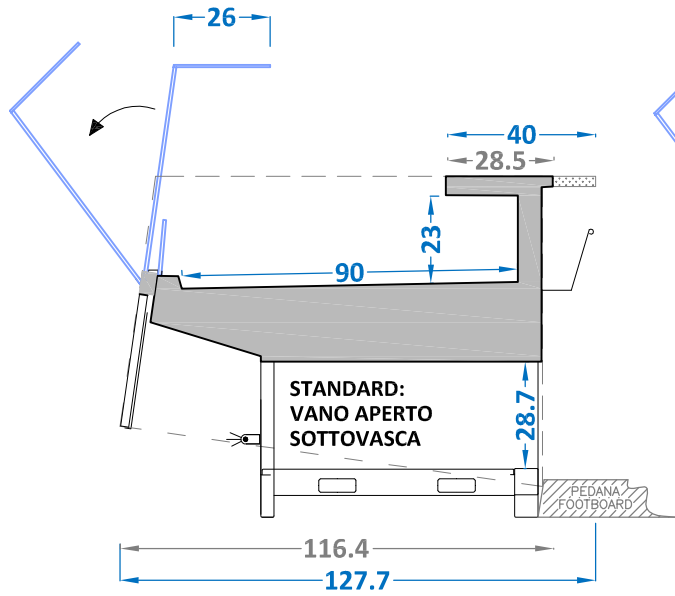

### STARGATE CBS 90

#### Vasca a piano unico